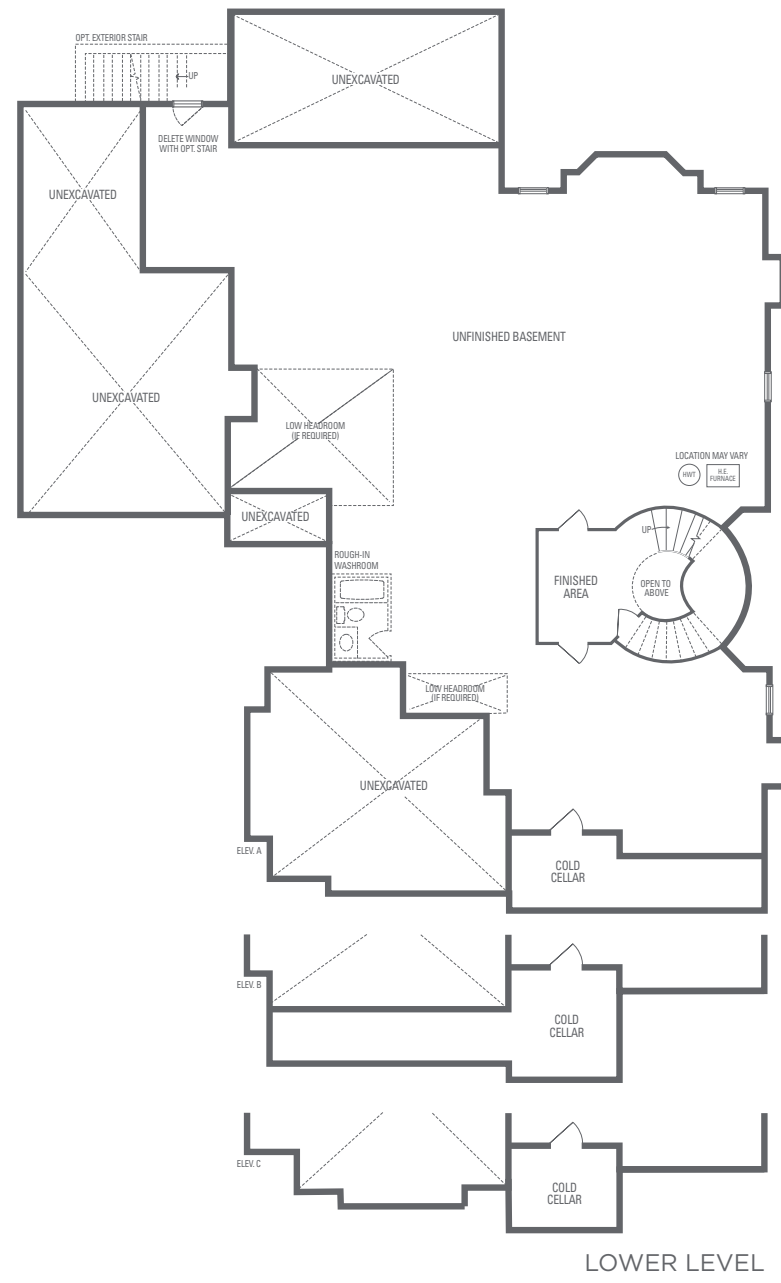

Illustration reflects artist impression.

BORDEAUX SIX 80' Lot • Elevation A • 5,736 sq.ft.

Illustration reflects artist impression.

Illustration reflects artist impression.

BORDEAUX SIX 80' Lot • Elevation C • 5,769 sq.ft.

BORDEAUX SIX

Elevation A • 5,736 sq.ft. includes 277 sq.ft. of open area and 127 sq.ft. of finished basement.
 Elevation B • 5,753 sq.ft. includes 291 sq.ft. of open area and 127 sq.ft. of finished basement.
 Elevation C • 5,769 sq.ft. includes 291 sq.ft. of open area and 127 sq.ft. of finished basement.

LOWER LEVEL

UPPER LEVEL