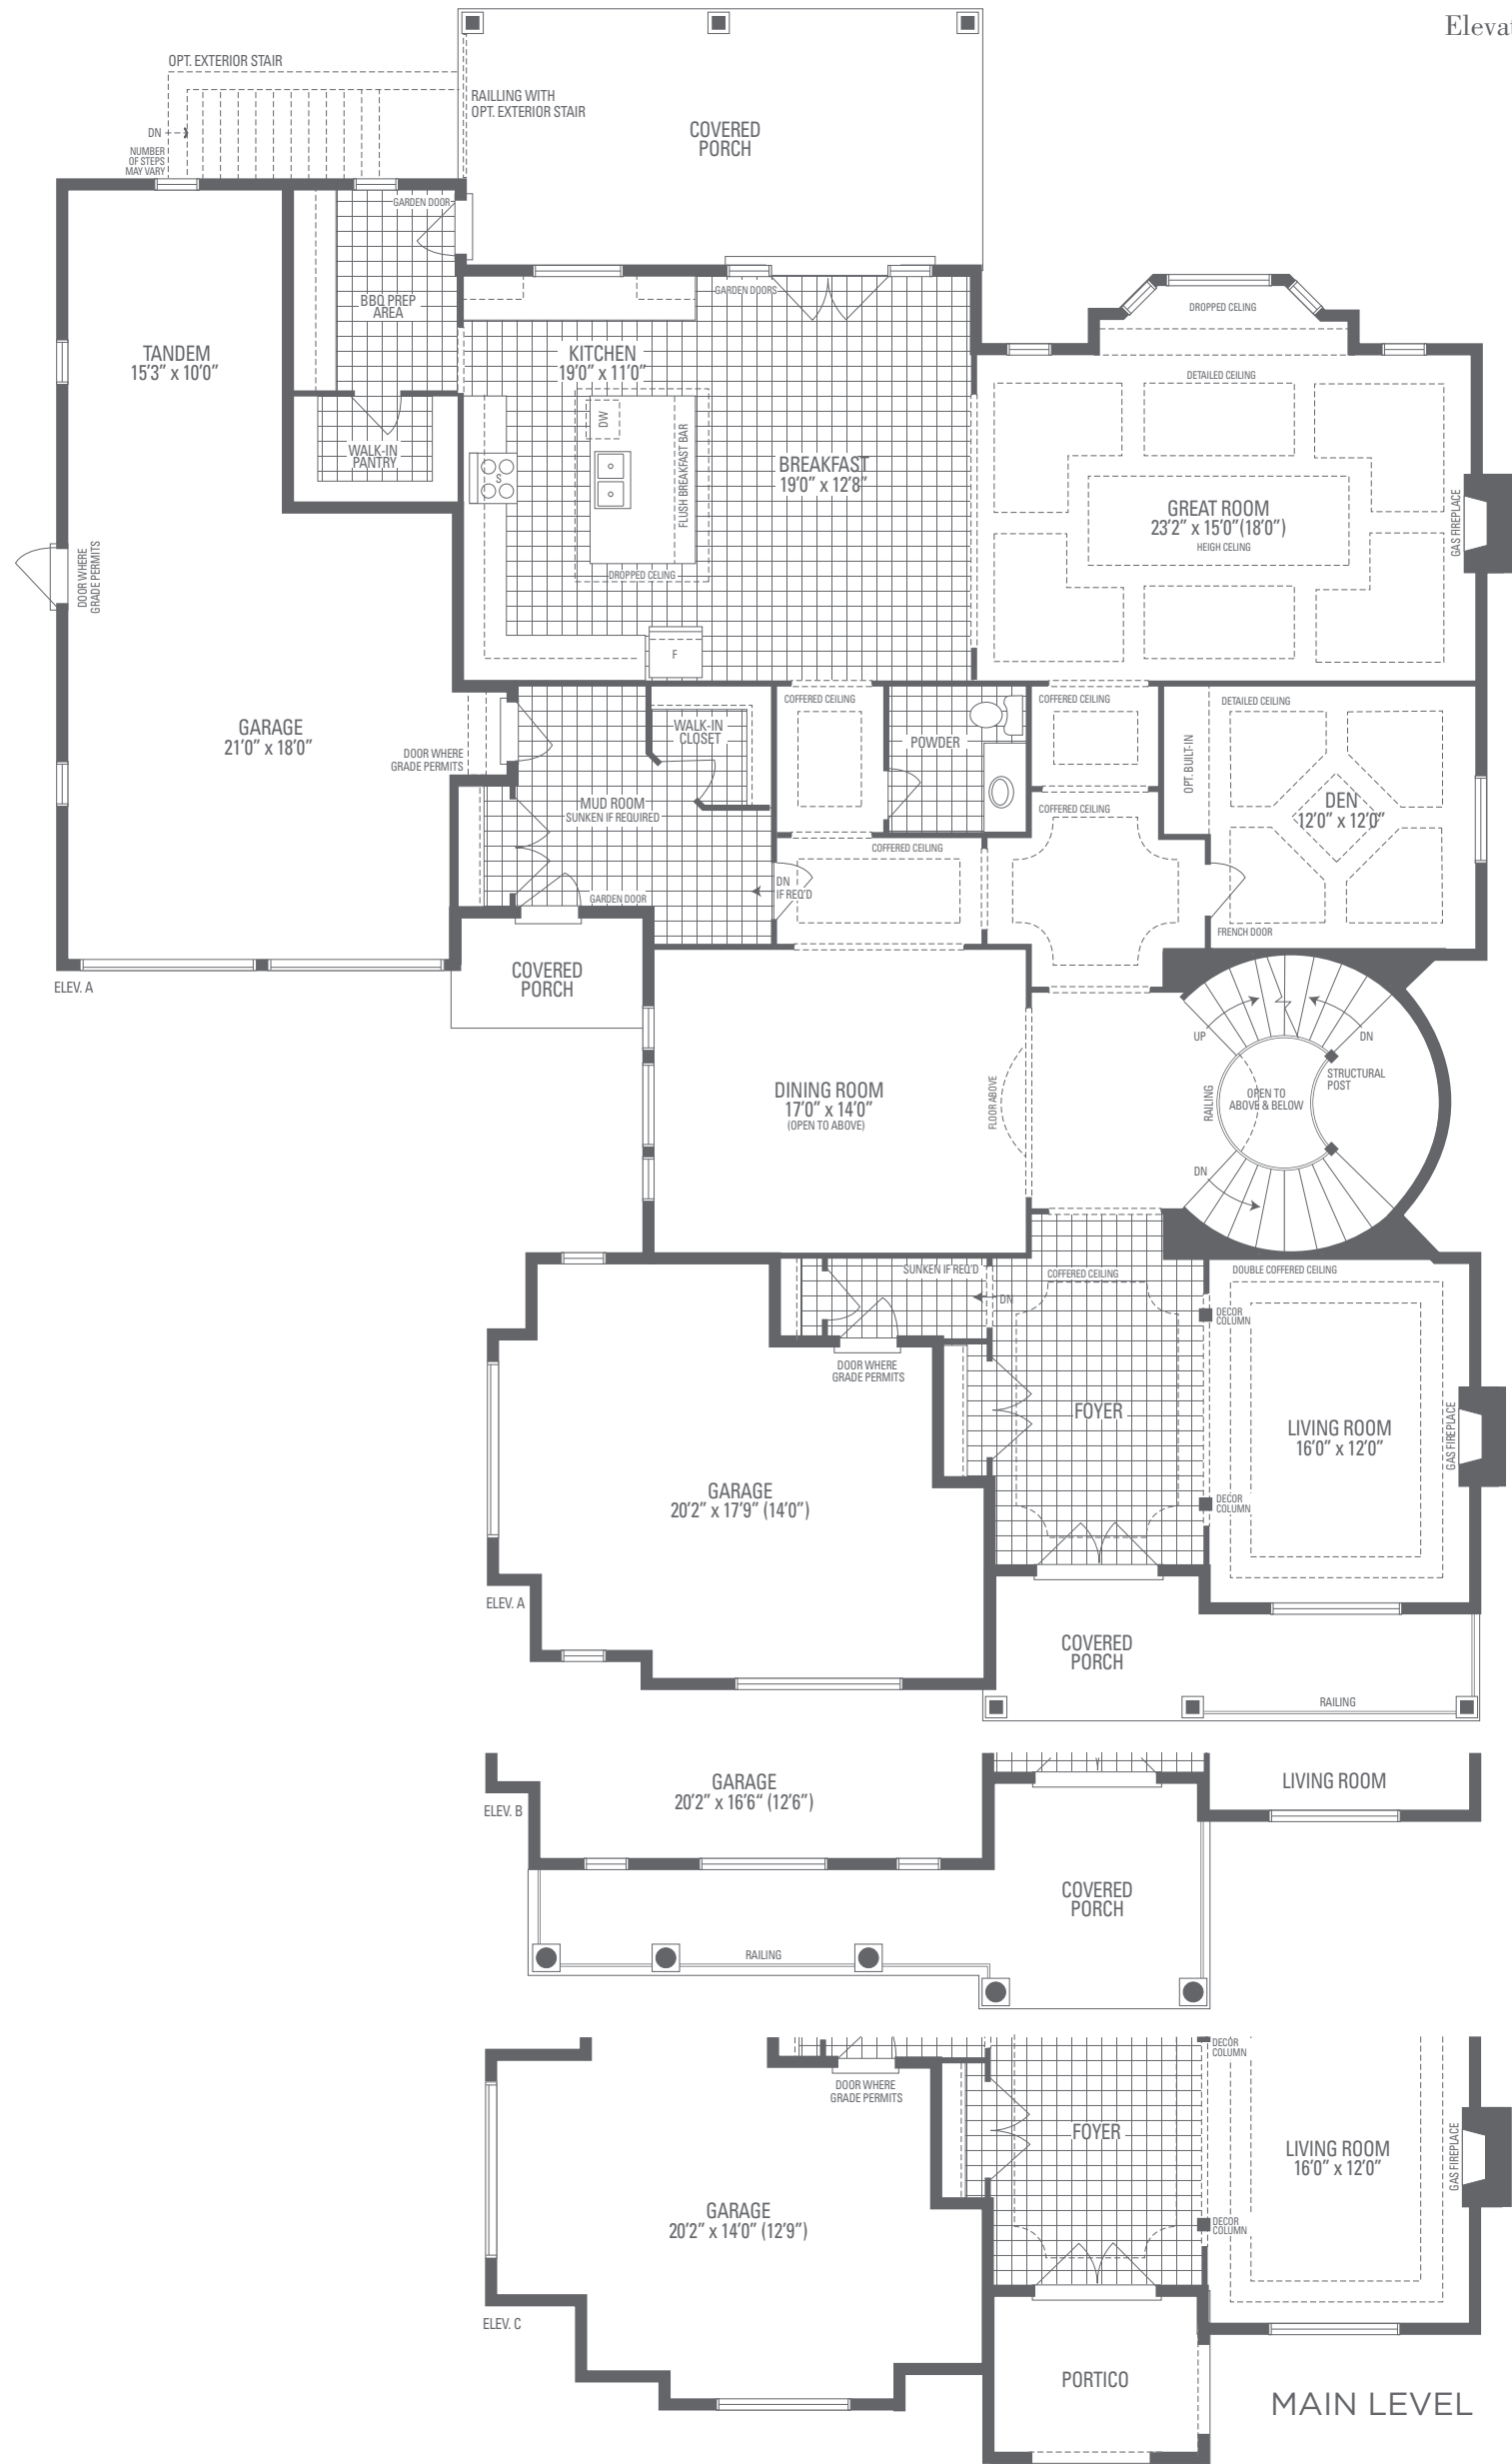

Illustration reflects artist impression.

BORDEAUX SIX 80' Lot • Elevation A • 5,736 sq.ft.

Illustration reflects artist impression.

Illustration reflects artist impression.

BORDEAUX SIX 80' Lot • Elevation C • 5,769 sq.ft.

BORDEAUX SIX

Elevation A • 5,736 sq.ft. includes 277 sq.ft. of open area and 127 sq.ft. of finished basement.
 Elevation B • 5,753 sq.ft. includes 291 sq.ft. of open area and 127 sq.ft. of finished basement.
 Elevation C • 5,769 sq.ft. includes 291 sq.ft. of open area and 127 sq.ft. of finished basement.

LOWER LEVEL

UPPER LEVEL